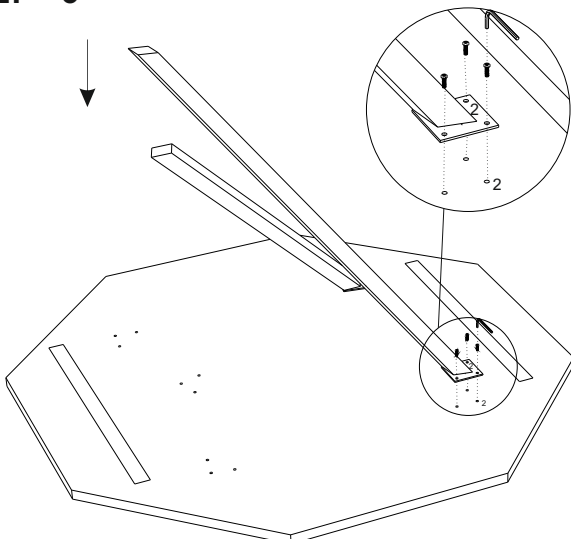

Posh Pollen

ASSEMBLY INSTRUCTION 7676-125 - STOWE COFFEE TABLE

Parts Included			
AX 1	BX 5	CX 1	DX 15

1. **Note :-**
1. Please do not tighten any bolt unless all bolts are fixed at their respective places.
  2. After Fixing the bolts tighten them simultaneously.
  3. Match Parts with their matching number (Example 1 to 1)

STEP - 1

STEP - 2

STEP - 3

STEP - 4

to be cont.....