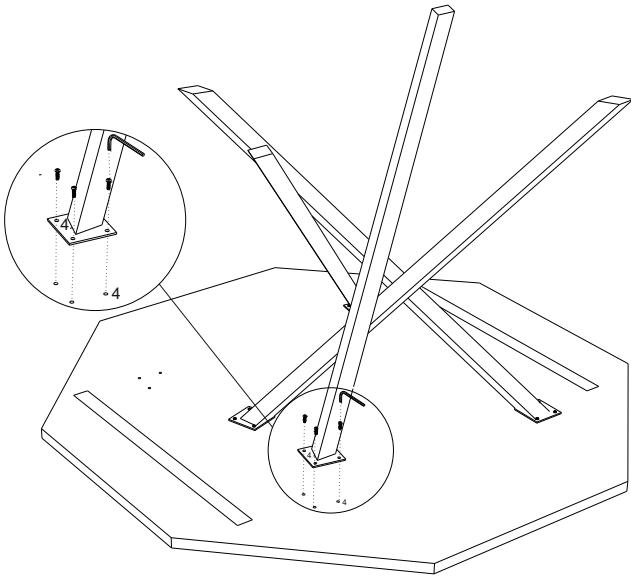

Posh Pollen

ASSEMBLY INSTRUCTION 7676-125 - STOWE COFFEE TABLE

Parts Included			
			
AX 1	BX 5	CX 1	DX 15

- Note :-**
1. Please do not tighten any bolt unless all bolts are fixed at their respective places.
 2. After Fixing the bolts tighten them simultaneously.
 3. Match Parts with their matching number (Example 1 to 1)

STEP - 1

STEP - 2

STEP - 3

STEP - 4

to be cont.....

STEP - 5

STEP - 6

STEP - 7