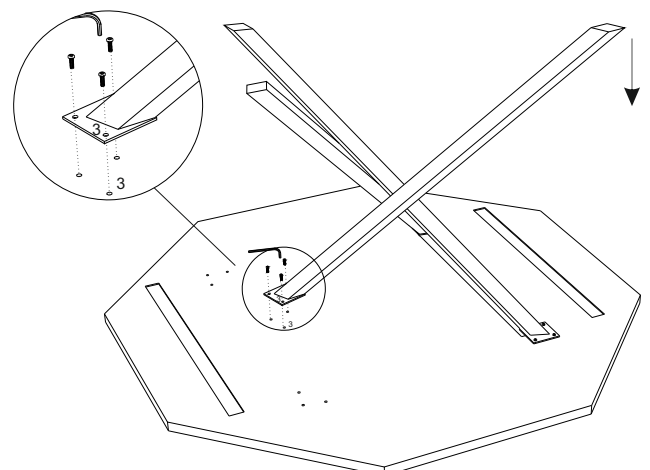

Posh Pollen

ASSEMBLY INSTRUCTION 7676-125 - STOWE COFFEE TABLE

Parts Included			
			
AX 1	BX 5	CX 1	DX 15

- Note :-**
1. Please do not tighten any bolt unless all bolts are fixed at their respective places.
 2. After Fixing the bolts tighten them simultaneously.
 3. Match Parts with their matching number (Example 1 to 1)

STEP - 1

STEP - 2

STEP - 3

STEP - 4

to be cont.....

STEP - 5

STEP - 6

STEP - 7