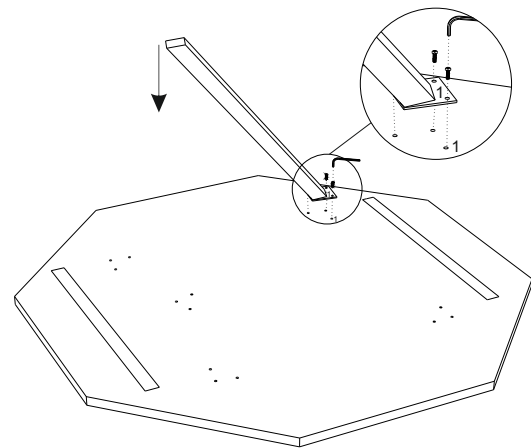

Posh Pollen

ASSEMBLY INSTRUCTION 7676-125 - STOWE COFFEE TABLE

Parts Included			
			
AX 1	BX 5	CX 1	DX 15

- Note :-**
1. Please do not tighten any bolt unless all bolts are fixed at their respective places.
 2. After Fixing the bolts tighten them simultaneously.
 3. Match Parts with their matching number (Example 1 to 1)

STEP - 1

STEP - 2

STEP - 3

STEP - 4

to be cont.....

STEP - 5

STEP - 6

STEP - 7