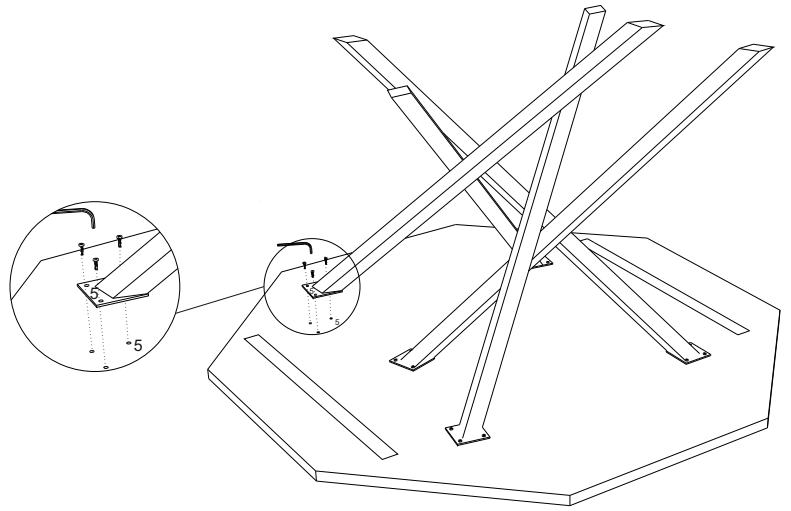

Posh Pollen

ASSEMBLY INSTRUCTION 7676-125 - STOWE COFFEE TABLE

Parts Included			
			
AX 1	BX 5	CX 1	DX 15

- Note :-**
1. Please do not tighten any bolt unless all bolts are fixed at their respective places.
 2. After Fixing the bolts tighten them simultaneously.
 3. Match Parts with their matching number (Example 1 to 1)

STEP - 1

STEP - 2

STEP - 3

STEP - 4

to be cont.....

STEP - 5

STEP - 6

STEP - 7